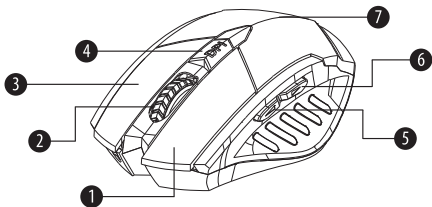

Ver.A A1602

FUNCTIONAL INTRODUCTION

1. **Left button** – left click button
2. **Scroll button** – scroll up and down, press once and an arrow cursor will appear for fast scroll per direction
3. **Right Button** – right click button
4. **DPI switch** – 4 switch key from 800/1200/2400/3200 DPI, color light changes when DPI switch is press from red / blue / green / purple
5. **Forward button** – under web browser press once move to next page
6. **Backward button** – under web browser press once move to previous page
7. **Breathing Light** – backlight light will glows and dim in sequence for breathing light effect